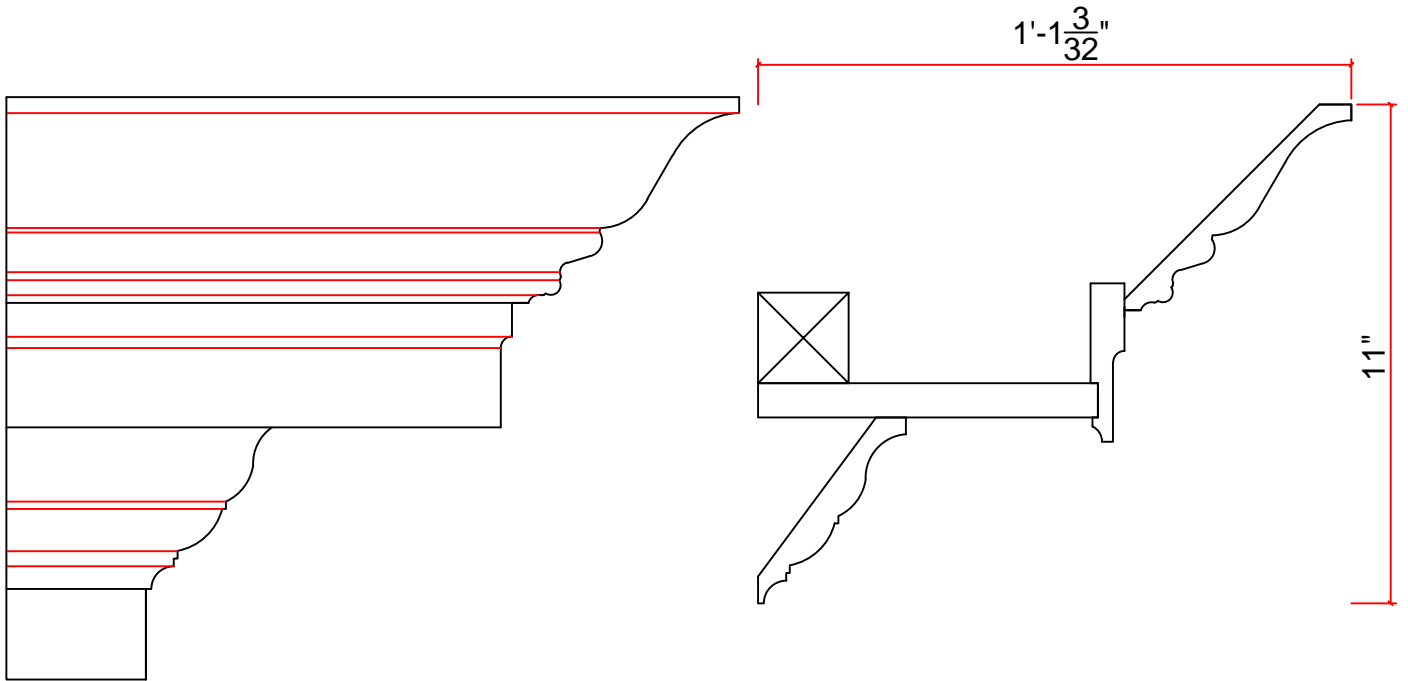

CROWN COMBINATION

CROWN COMBINATION - 5PC : CROWN, FASCIA, 1x8, CROWN W / 2x2

SCALE : 1 / 4

HD PLUS Construction. T. 703 256 5486
www.homedecausa.com F. 703 256 5499