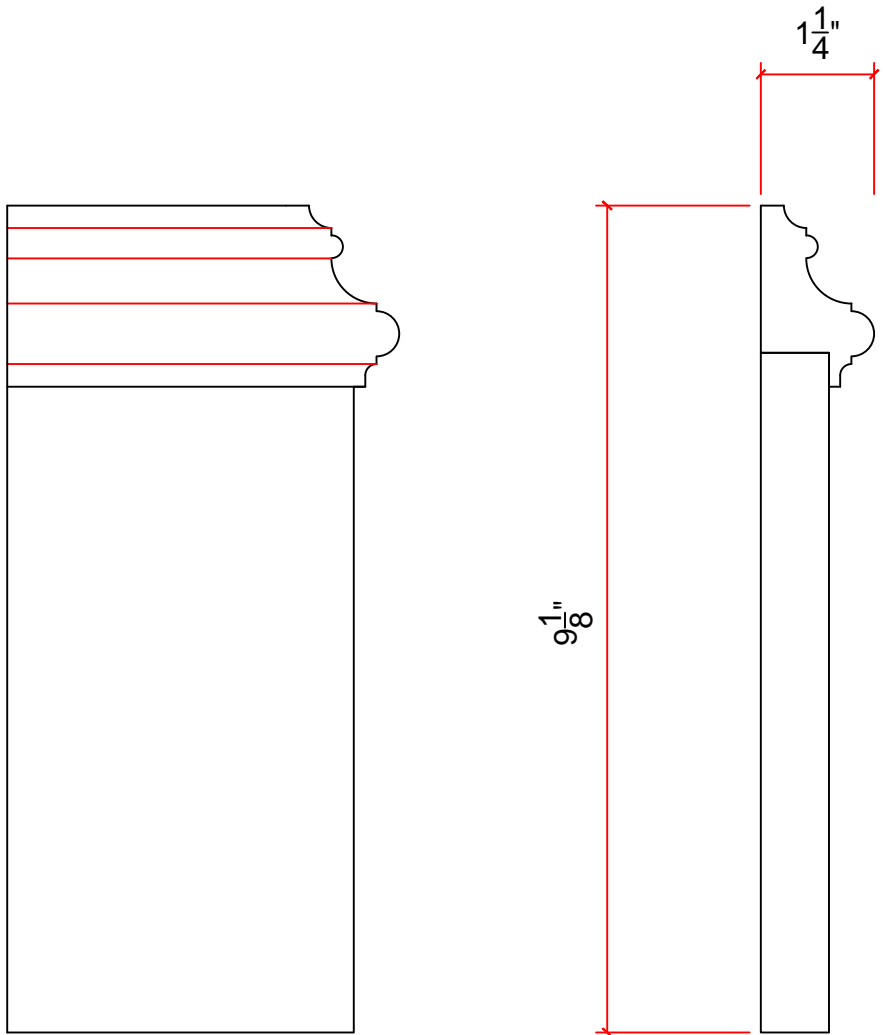

BASE COMBINATION

BASE COMBINATION - 1x8 W / HBD 04(SM-64)

SCALE : 1 / 2